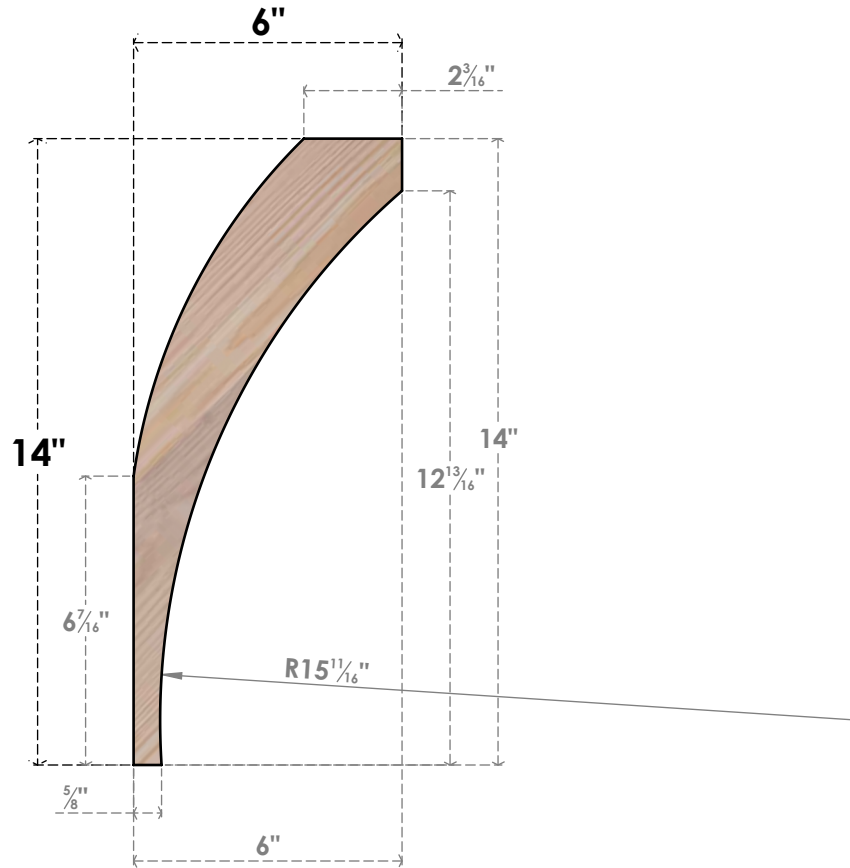

BRC04X06X14THR00SDF

3 1/2"W X 6"D X 14"H THORTON SMOOTH BRACE, DOUGLAS FIR

SIDE

FRONT

EKENA MILLWORK
 2300 WEST MAIN ST.
 CLARKSVILLE, TX 75426
 TOLL FREE: 866-607-0453
 WWW.EKENAMILLWORK.COM

NOTES

1. INSTALLATION TO BE COMPLETED IN ACCORDANCE WITH MANUFACTURER'S SPECIFICATIONS.
2. DRAWING MAY NOT BE TO SCALE
3. THIS DRAWING IS INTENDED FOR DESIGN AND PLANNING PURPOSES ONLY.
4. ALL INFORMATION CONTAINED HEREIN WAS CURRENT AT THE TIME OF DEVELOPMENT BUT MUST BE REVIEWED AND APPROVED BY THE PRODUCT MANUFACTURER TO BE CONSIDERED ACCURATE.
5. PRODUCTS ARE NOT KILN DRIED. THIS ITEM IS UNIQUE AND WILL CONTAIN THE NATURAL VARIATIONS THAT THE WOOD SPECIES OFFERS. THIS MAY RESULT IN VARIATIONS UP TO 1/4"