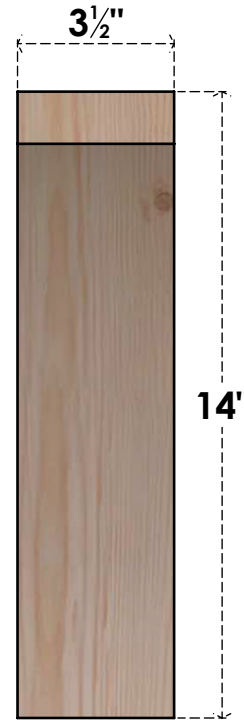

BRC04X06X14THR00SDF

3 1/2"W X 6"D X 14"H THORTON SMOOTH BRACE, DOUGLAS FIR

SIDE

FRONT

EKENA MILLWORK
 2300 WEST MAIN ST.
 CLARKSVILLE, TX 75426
 TOLL FREE: 866-607-0453
 WWW.EKENAMILLWORK.COM

NOTES

1. INSTALLATION TO BE COMPLETED IN ACCORDANCE WITH MANUFACTURER'S SPECIFICATIONS.
2. DRAWING MAY NOT BE TO SCALE
3. THIS DRAWING IS INTENDED FOR DESIGN AND PLANNING PURPOSES ONLY.
4. ALL INFORMATION CONTAINED HEREIN WAS CURRENT AT THE TIME OF DEVELOPMENT BUT MUST BE REVIEWED AND APPROVED BY THE PRODUCT MANUFACTURER TO BE CONSIDERED ACCURATE.
5. PRODUCTS ARE NOT KILN DRIED. THIS ITEM IS UNIQUE AND WILL CONTAIN THE NATURAL VARIATIONS THAT THE WOOD SPECIES OFFERS. THIS MAY RESULT IN VARIATIONS UP TO 1/4"